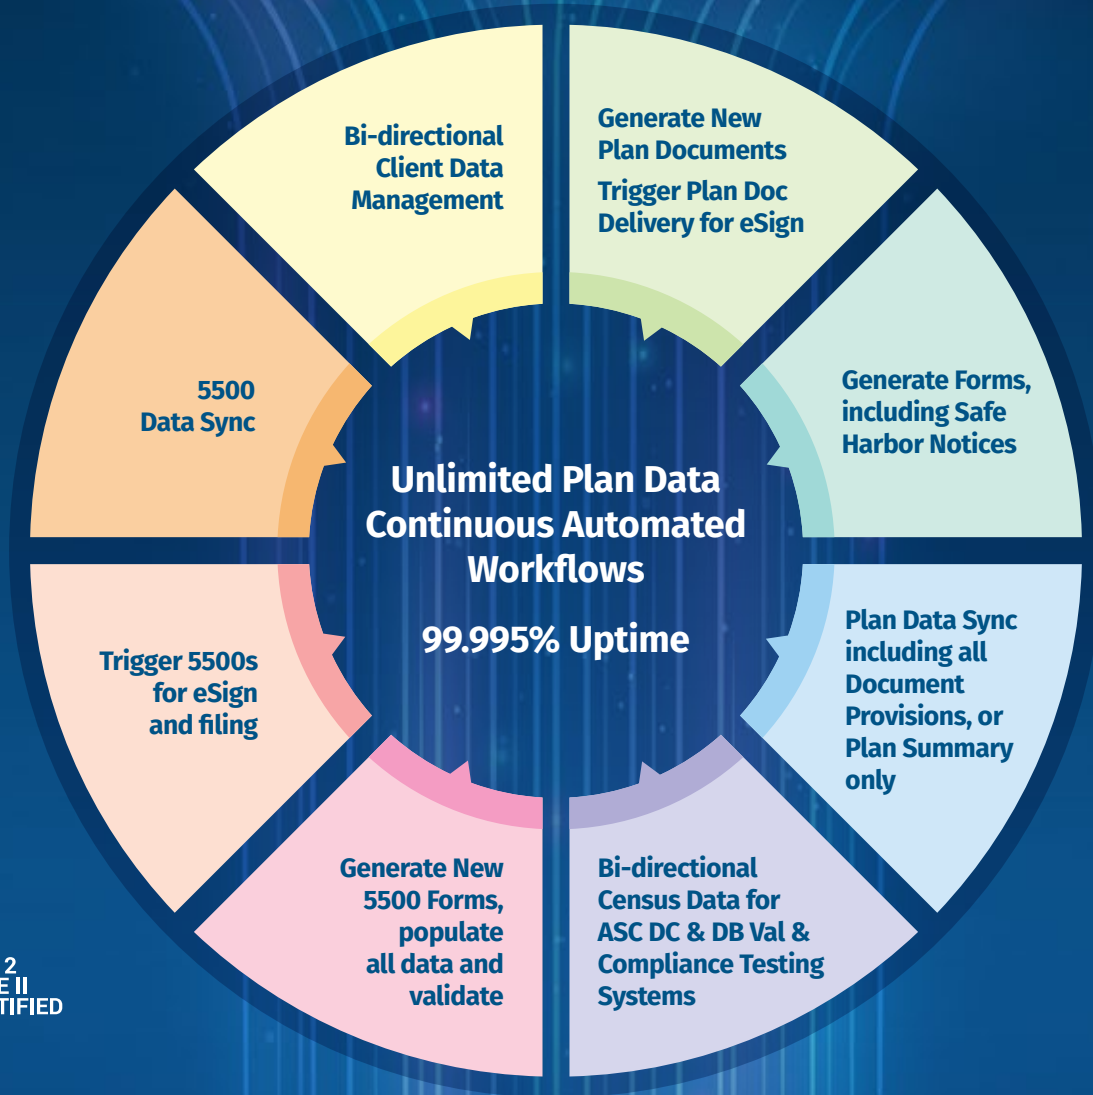

ASC API

*Secure & Seamless Integration between
ASC Products & Your EcoSystem*

The ASC API delivers a secure, cloud-based solution for integrating ASC Plan Document, DC and DB Valuation & Compliance Testing Census Data, and Form 5500s into your existing ecosystem.

Designed for developers and administrators, the API supports real-time data sharing, automated workflows and scalable integrations across CRM, recordkeeping and compliance platforms.

DC/401(k) & DB Val Software, Documents, 5500s & More!